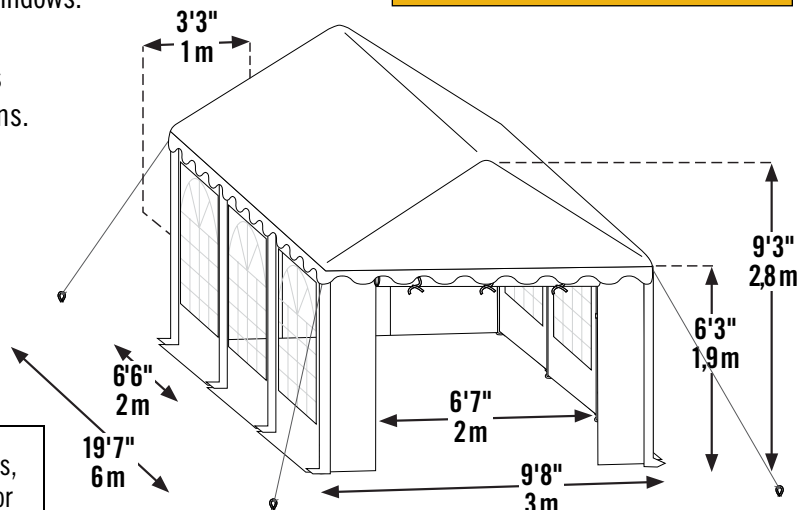

ANCHORING - Skirt, frame and leg anchors create a sturdy and stable unit.

QUICK & EASY - no tool frame assembly.

CPAI-84 Section 6 compliant.

4 boxes

Great For: Weddings, company events, pool or backyard parties, trade shows and craft fairs.

We've Got You Covered.
North America's #1 Shelter Manufacturer.

Package Includes:

- (1) 10 x 20 ft. / 3 x 6 m Galvanized Steel Frame, 4 rib
- (1) One-Piece FR PVC Cover/ Leg valances
- (6) Clear PVC Window Panels
- (2) FR Double Zipper End Panels
- Bungee Cords
- Anchors
- Easy Step-by-Step Instructions

Packaging Specifications:

Box 1	26.8 x 22.8 x 5.9 in. 68.0 x 58.0 x 15.0 cm	23.1 lbs. 10.5kg
Box 2	78.3 x 14.6 x 5.3 in. 199.0 x 37.0 x 13.5 cm	101.4 lbs 46 kg
Box 3	26.4 x 22.4 x 4.7 in. 67.0 x 57.0 x 12.0 cm	36.4 lbs 16.5 kg
Box 4	26.8 x 22.8 x 5.9 in. 68.0 x 58.0 x 15.0 cm	50.7 lbs 23 kg